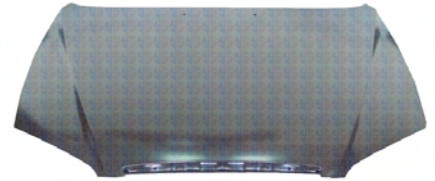

Hood

KBC04-17110
KBC04-17110H (Thatcham Certified)

Front Inner Fender

KBC04-19111/2 L/R

Front Bumper
(USA)

KBC04-23110 Mat-Black W/F.L.H.
W/S.L.H.
KBC04-23120 Primed-Black W/F.L.H.
W/S.L.H.

Front Bumper
(USA)