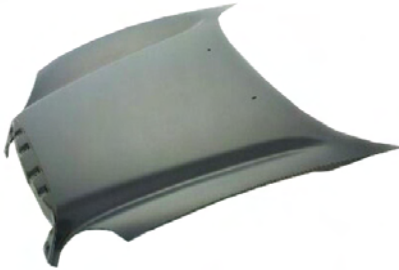

KBH01-17110

Front Bumper '01-'03

KBH01-23110 Mat-Black W/O S.L.H.

Front Bumper
(USA)