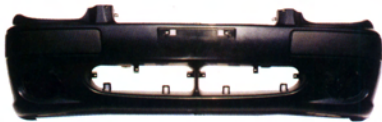

Hood MLDG

KBF02-18210 CHRM-Black

Hood MLDG

KBF02-18220 Primed

Front Inner Fender

KBF02-19111/2 L/R

Front Bumper

KBF02-23110 Primed W/O F.L.H.